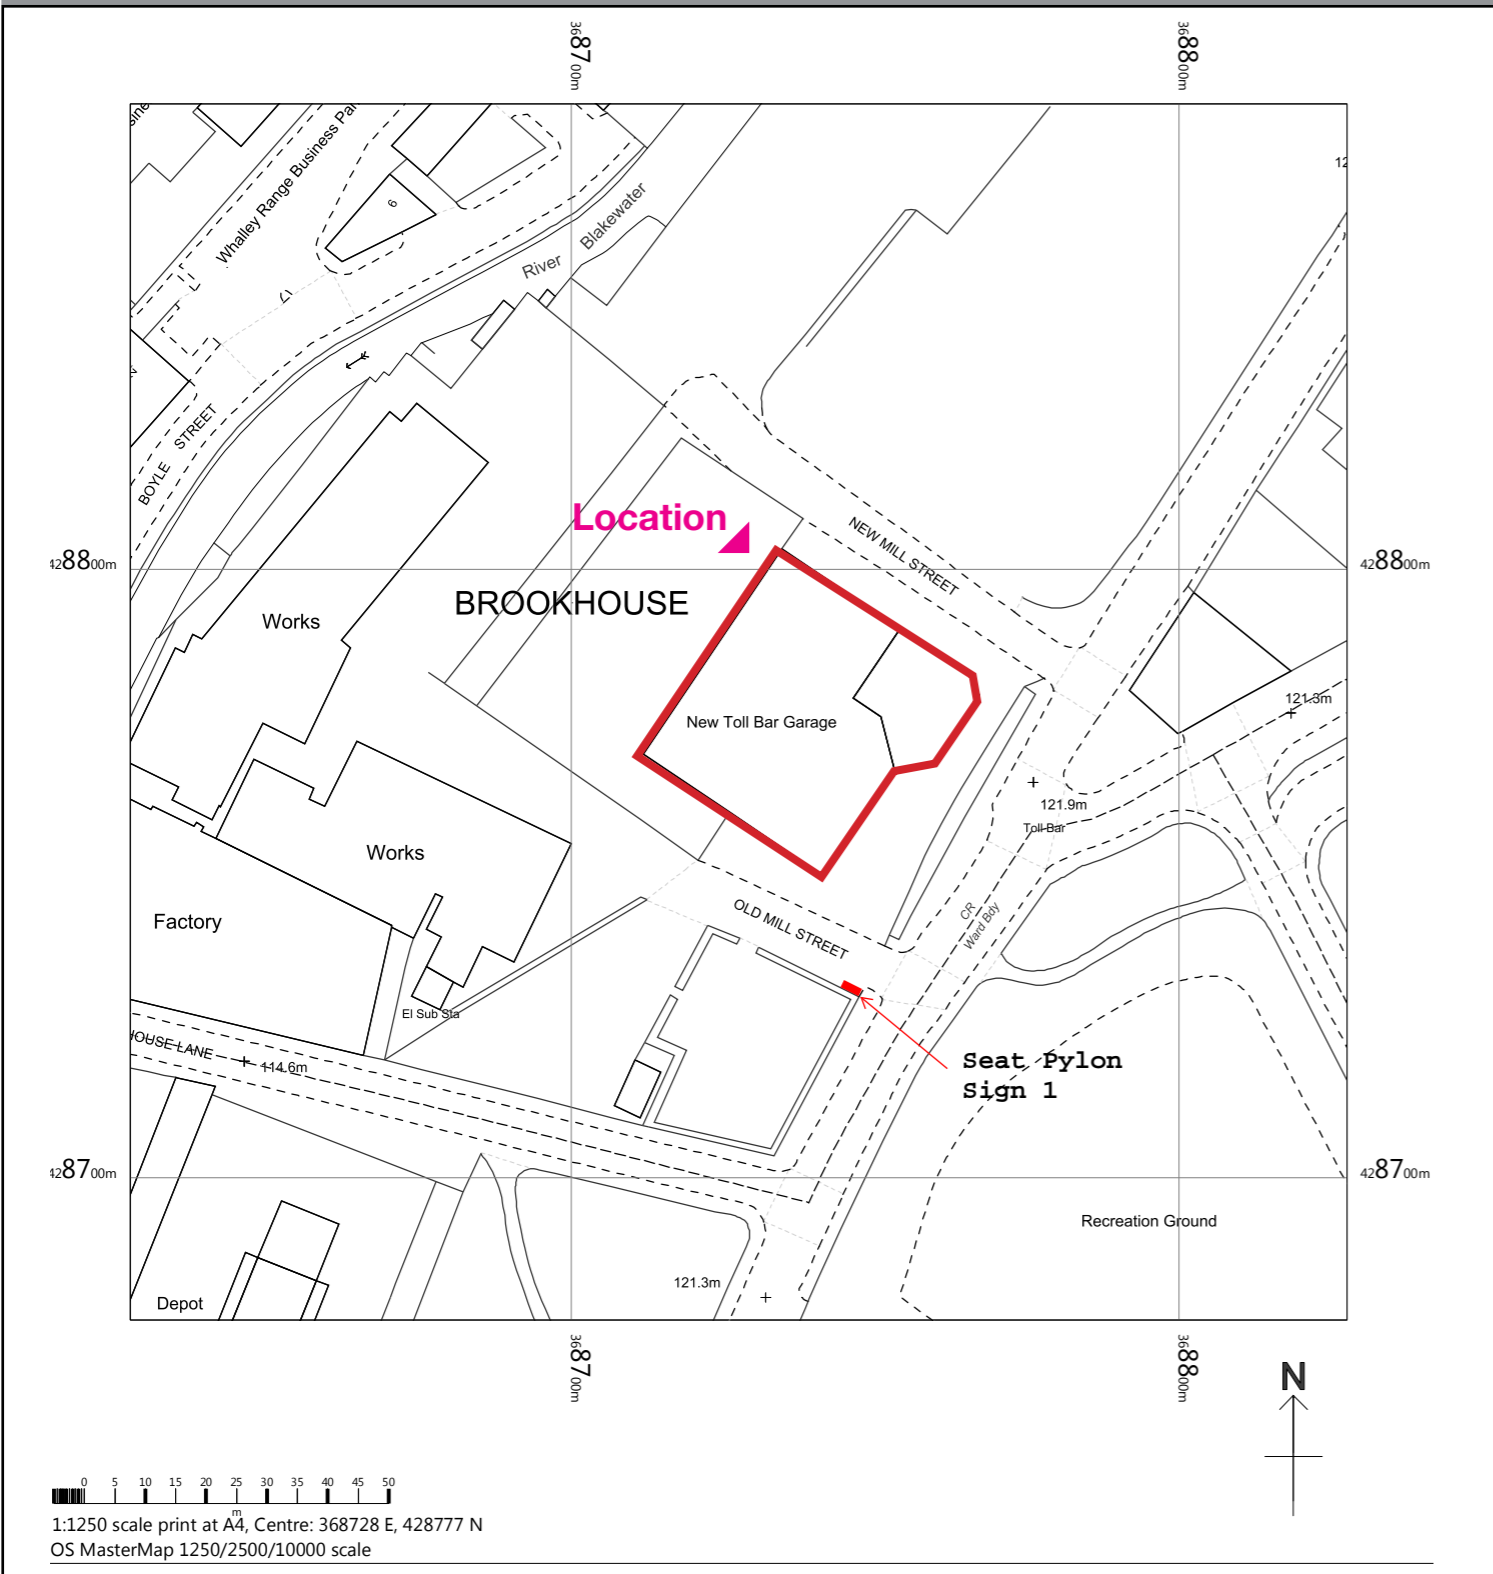

Current Signs -

Proposed Signs -

MAP

Signage Location Marked

- / Dealer Name: Perrys
- / Location: New Toll Bar Garage, Whalley New Rd, Blackburn BB1 6JT
- / Facility Type: Multibrand Group Brand
- / Service Advisor Location: Common Reception
- / Active Reception Location: Common Reception

| | | | | | | | |
|--|--|--|--|-----------------------------------|---|--|-----------------------------|
| | Futurama Signs Ltd. Olympia House Metro Park 45 Lockwood Court Leeds LS11 5TY | Mike Moore M:07736 884 585 D:0113 2705595 Tony Taylor M:07968 179 820 D:0113 2813863 www.futurama.ltd.uk | Site Address: New Toll Bar Garage, Whalley New Rd, Blackburn BB1 6JT | Revision Rev A Rev-B | Date 19/02/2018 09/03/2018 | Notes 6M Pylon Sign added. Added OS Map | Drawn By LN LN |
| | | | | | | | |

OS MAP
Signage Location Marked

Site Address: New Toll Bar Garage,
Whalley New Rd,
Blackburn
BB1 6JT

| Revision | Date | Notes | Drawn By |
|----------|------------|----------------------|----------|
| Rev A | 19/02/2018 | 6M Pylon Sign added. | LN |
| Rev B | 09/03/2018 | Added OS Map | LN |

Signage Specifications - Sign 1 - Proposed Sign

Scale 1:50 @ A3

SEAT Pylon (6000mm), steel frame with folded aluminium panels, acrylic text & logo internally illuminated with LEDs.

| | | | | | | | |
|--|--|--|--|-----------------------------------|---|--|-----------------------------|
| | Futurama Signs Ltd. Olympia House Metro Park 45 Lockwood Court Leeds LS11 5TY | Mike Moore M:07736 884 585 D:0113 2705595 Tony Taylor M:07968 179 820 D:0113 2813863 www.futurama.ltd.uk | Site Address: New Toll Bar Garage, Whalley New Rd, Blackburn BB1 6JT | Revision Rev A Rev B | Date 19/02/2018 09/03/2018 | Notes 6M Pylon Sign added. Added OS Map | Drawn By LN LN |
| | | | | | | | |