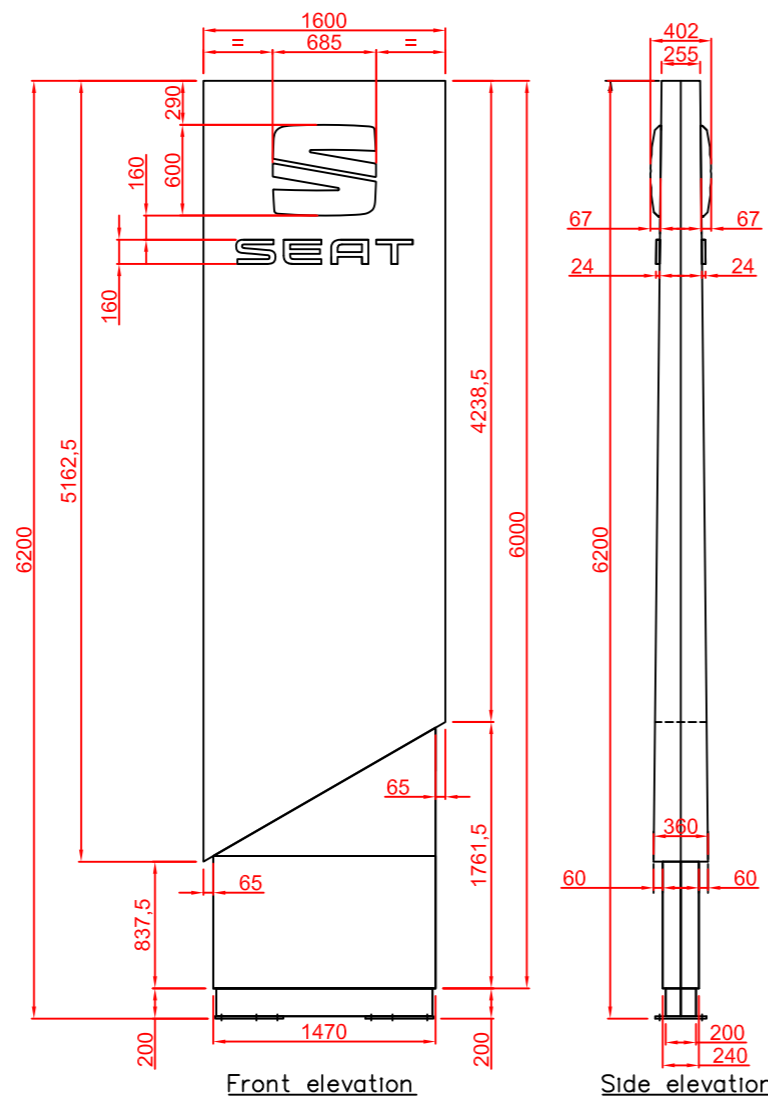

| | | | | | | | |
|--|--|--|--|-----------------------------------|---|--|-----------------------------|
| | Futurama Signs Ltd. Olympia House Metro Park 45 Lockwood Court Leeds LS11 5TY | Mike Moore M:07736 884 585 D:0113 2705595 Tony Taylor M:07968 179 820 D:0113 2813863 www.futurama.ltd.uk | Site Address: New Toll Bar Garage, Whalley New Rd, Blackburn BB1 6JT | Revision Rev A Rev-B | Date 19/02/2018 09/03/2018 | Notes 6M Pylon Sign added. Added OS Map | Drawn By LN LN |
| | | | | | | | |

OS MAP
Signage Location Marked

Site Address: New Toll Bar Garage,
Whalley New Rd,
Blackburn
BB1 6JT

| Revision | Date | Notes | Drawn By |
|----------|------------|----------------------|----------|
| Rev A | 19/02/2018 | 6M Pylon Sign added. | LN |
| Rev B | 09/03/2018 | Added OS Map | LN |

Signage Specifications - Sign 1 - Proposed Sign

Scale 1:50 @ A3

SEAT Pylon (6000mm), steel frame with folded aluminium panels, acrylic text & logo internally illuminated with LEDs.

| | | | | | | | |
|--|--|--|--|-----------------------------------|---|--|-----------------------------|
| | Futurama Signs Ltd. Olympia House Metro Park 45 Lockwood Court Leeds LS11 5TY | Mike Moore M:07736 884 585 D:0113 2705595 Tony Taylor M:07968 179 820 D:0113 2813863 www.futurama.ltd.uk | Site Address: New Toll Bar Garage, Whalley New Rd, Blackburn BB1 6JT | Revision Rev A Rev B | Date 19/02/2018 09/03/2018 | Notes 6M Pylon Sign added. Added OS Map | Drawn By LN LN |
| | | | | | | | |