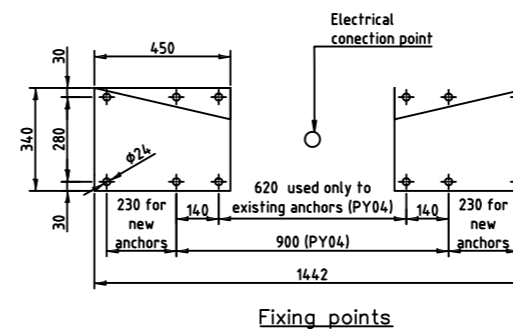

Signage Specifications - Sign 1 - Proposed Sign

Scale 1:50 @ A3

SEAT Pylon (6000mm), steel frame with folded aluminium panels, acrylic text & logo internally illuminated with LEDs.

| | | | | | | | |
|--|--|--|--|-----------------------------------|---|--|-----------------------------|
| | Futurama Signs Ltd. Olympia House Metro Park 45 Lockwood Court Leeds LS11 5TY | Mike Moore M:07736 884 585 D:0113 2705595 Tony Taylor M:07968 179 820 D:0113 2813863 www.futurama.ltd.uk | Site Address: New Toll Bar Garage, Whalley New Rd, Blackburn BB1 6JT | Revision Rev A Rev B | Date 19/02/2018 09/03/2018 | Notes 6M Pylon Sign added. Added OS Map | Drawn By LN LN |
| | | | | | | | |