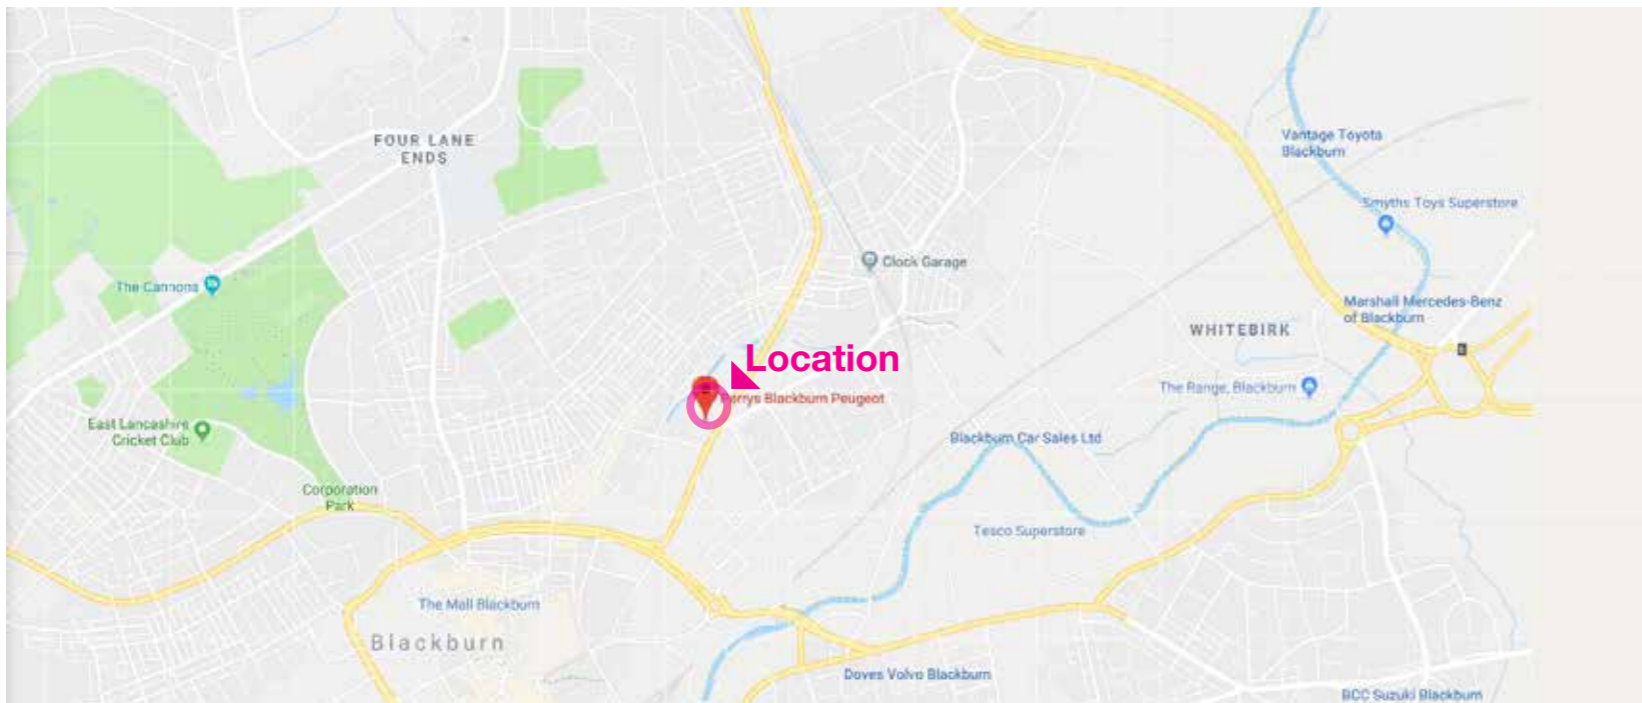

Current Signs -

Proposed Signs -

MAP

Signage Location Marked

- / Dealer Name: Perrys
- / Location: New Toll Bar Garage, Whalley New Rd, Blackburn BB1 6JT
- / Facility Type: Multibrand Group Brand
- / Service Advisor Location: Common Reception
- / Active Reception Location: Common Reception

| | | | | | | | |
|--|--|--|--|-----------------------------------|---|--|-----------------------------|
| | Futurama Signs Ltd. Olympia House Metro Park 45 Lockwood Court Leeds LS11 5TY | Mike Moore M:07736 884 585 D:0113 2705595 Tony Taylor M:07968 179 820 D:0113 2813863 www.futurama.ltd.uk | Site Address: New Toll Bar Garage, Whalley New Rd, Blackburn BB1 6JT | Revision Rev A Rev-B | Date 19/02/2018 09/03/2018 | Notes 6M Pylon Sign added. Added OS Map | Drawn By LN LN |
| | | | | | | | |

OS MAP
Signage Location Marked

Site Address: New Toll Bar Garage,
Whalley New Rd,
Blackburn
BB1 6JT

| Revision | Date | Notes | Drawn By |
|----------|------------|----------------------|----------|
| Rev A | 19/02/2018 | 6M Pylon Sign added. | LN |
| Rev B | 09/03/2018 | Added OS Map | LN |

Signage Specifications - Sign 1 - Proposed Sign

Scale 1:50 @ A3

SEAT Pylon (6000mm), steel frame with folded aluminium panels, acrylic text & logo internally illuminated with LEDs.

| | | | | | | | |
|--|--|--|--|-----------------------------------|---|--|-----------------------------|
| | Futurama Signs Ltd. Olympia House Metro Park 45 Lockwood Court Leeds LS11 5TY | Mike Moore M:07736 884 585 D:0113 2705595 Tony Taylor M:07968 179 820 D:0113 2813863 www.futurama.ltd.uk | Site Address: New Toll Bar Garage, Whalley New Rd, Blackburn BB1 6JT | Revision Rev A Rev B | Date 19/02/2018 09/03/2018 | Notes 6M Pylon Sign added. Added OS Map | Drawn By LN LN |
| | | | | | | | |